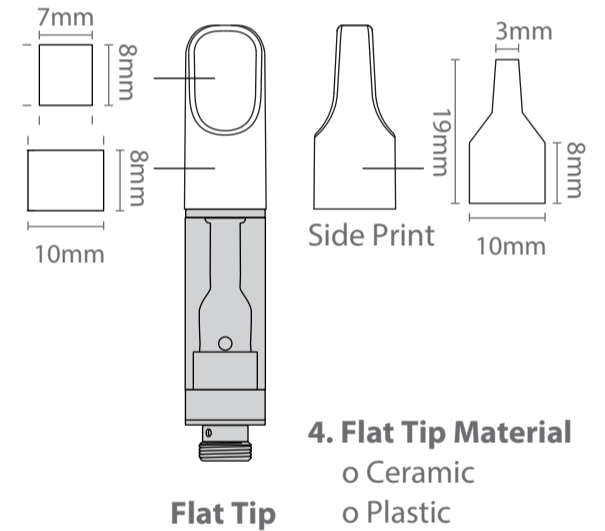

2. Color Appearance

- o Translucent (Plastic only)
- o Opaque

3. Logo Specifications

- o Logo/Text Print (Max 3 colors)

4. Barrel Tip Material

- o Ceramic
- o Plastic
- o Hemp Plastic

4. Flat Tip Material

- o Ceramic
- o Plastic
- o Hemp Plastic

Date	01 - Sep - 2022
Name	1.0ml Easy-press Luminous Series Carts
Item No	100CZR
Revision	C

Available Configurations

Barrel / Helix Tip

Flat Tip

Please note that all mouthpieces except plastic and hemp plastic have a silicone cover that adds 2mm to the length and 2mm to the width of the top of the mouthpiece. Additionally, all cartridges have a silicone boot on the bottom threading that adds 1mm to the cart length.