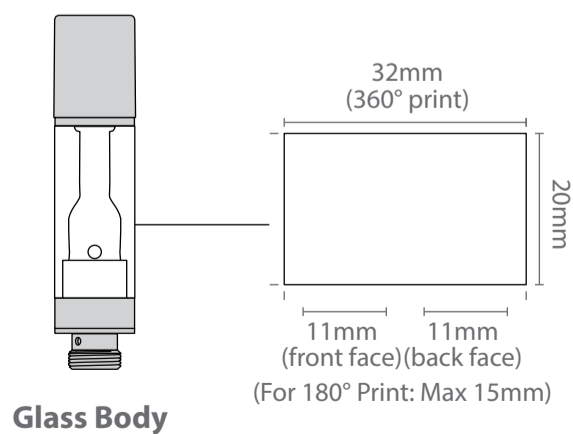

2. Pantone Color(s) for Logo Print

_____