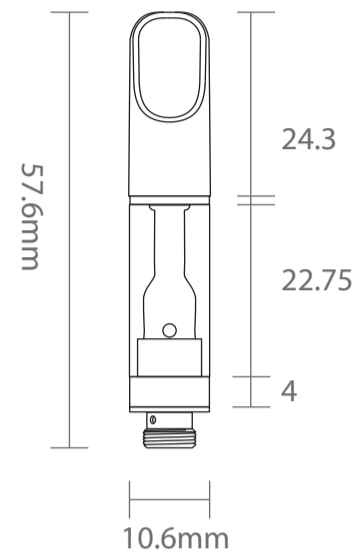

Flat Tip

Please note that all mouthpieces except plastic and hemp plastic have a silicone cover that adds 2mm to the length and 2mm to the width of the top of the mouthpiece. Additionally, all cartridges have a silicone boot on the bottom threading that adds 1mm to the cart length.

Date	01 - Sep - 2022
Name	1.0ml Easy-press Luminous Series Carts
Item No	100CZR
Revision	C

Available Configurations

Barrel / Helix Tip

Flat Tip

Please note that all mouthpieces except plastic and hemp plastic have a silicone cover that adds 2mm to the length and 2mm to the width of the top of the mouthpiece. Additionally, all cartridges have a silicone boot on the bottom threading that adds 1mm to the cart length.