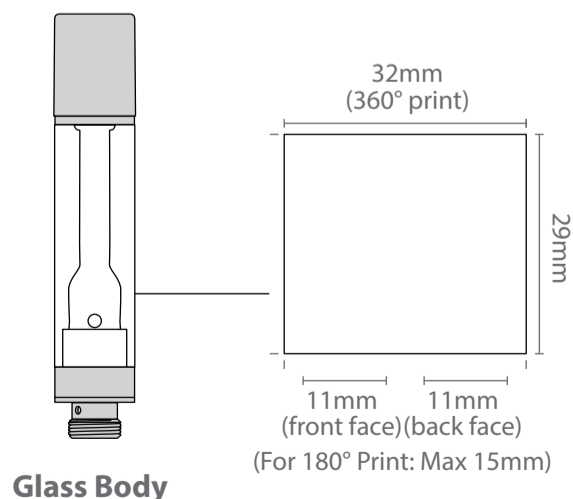

4. Flat Tip Material

- o Ceramic
- o Plastic
- o Hemp Plastic

Body Customization

1. Custom Body Selection (MOQ 5k):

- o Logo/Text Print (Max 3 colors)
- o Cannabis Warning Symbol

2. Pantone Color(s) for Logo Print