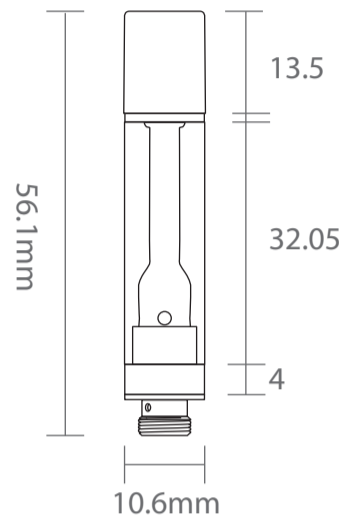

Date	01 - Sep - 2022
Name	1.0ml Easy-press Luminous Series Carts
Item No	100CZR
Revision	C

Available Configurations

Barrel / Helix Tip

Flat Tip

Please note that all mouthpieces except plastic and hemp plastic have a silicone cover that adds 2mm to the length and 2mm to the width of the top of the mouthpiece. Additionally, all cartridges have a silicone boot on the bottom threading that adds 1mm to the cart length.