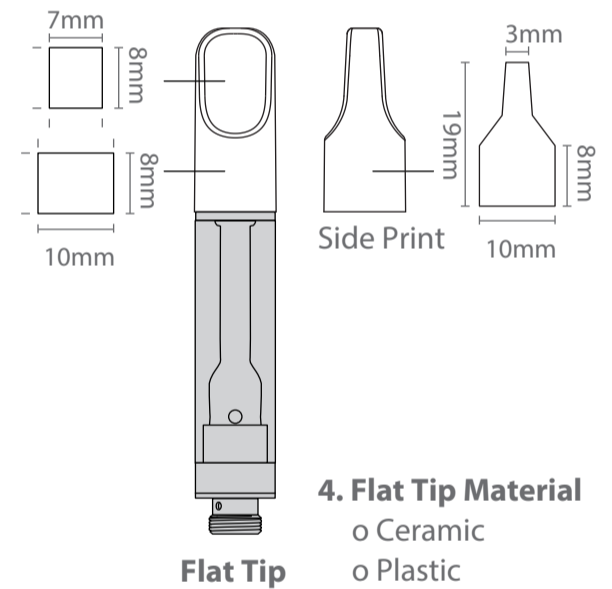

Date	01 - Sep - 2022
Name	1.0ml Easy-press Luminous Series Carts
Item No	100CZR
Revision	C

Available Configurations

Barrel / Helix Tip

Flat Tip

Please note that all mouthpieces except plastic and hemp plastic have a silicone cover that adds 2mm to the length and 2mm to the width of the top of the mouthpiece. Additionally, all cartridges have a silicone boot on the bottom threading that adds 1mm to the cart length.

2. Color Appearance

- o Translucent (Plastic only)
- o Opaque

3. Logo Specifications

- o Logo/Text Print (Max 3 colors)

Barrel / Helix Tip

4. Barrel Tip Material

- o Ceramic
- o Plastic
- o Hemp Plastic

Flat Tip