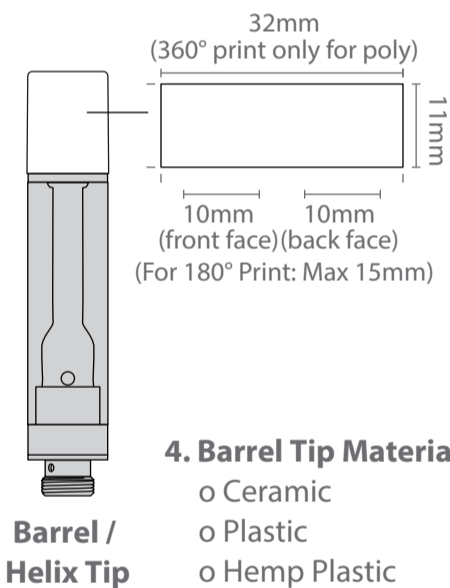

Date	01 - Sep - 2022
Name	1.0ml Easy-press Luminous Series Carts
Item No	100CZR
Revision	C

Available Configurations

Barrel / Helix Tip

Flat Tip

Please note that all mouthpieces except plastic and hemp plastic have a silicone cover that adds 2mm to the length and 2mm to the width of the top of the mouthpiece. Additionally, all cartridges have a silicone boot on the bottom threading that adds 1mm to the cart length.

2. Color Appearance

- o Translucent (Plastic only)
- o Opaque

3. Logo Specifications

- o Logo/Text Print (Max 3 colors)

Barrel / Helix Tip

4. Barrel Tip Material

- o Ceramic
- o Plastic
- o Hemp Plastic

Flat Tip