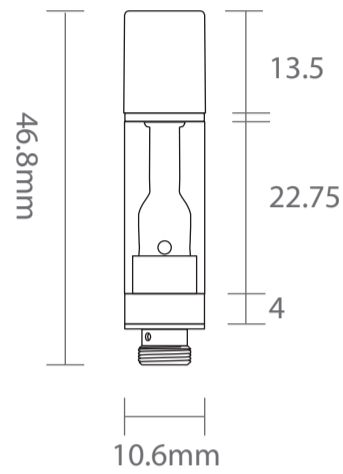

Flat Tip

Please note that all mouthpieces except plastic and hemp plastic have a silicone cover that adds 2mm to the length and 2mm to the width of the top of the mouthpiece. Additionally, all cartridges have a silicone boot on the bottom threading that adds 1mm to the cart length.

Date	01 - Sep - 2022
Name	1.0ml Easy-press Luminous Series Carts
Item No	100CZR
Revision	C

Available Configurations

Barrel / Helix Tip

Flat Tip

Please note that all mouthpieces except plastic and hemp plastic have a silicone cover that adds 2mm to the length and 2mm to the width of the top of the mouthpiece. Additionally, all cartridges have a silicone boot on the bottom threading that adds 1mm to the cart length.