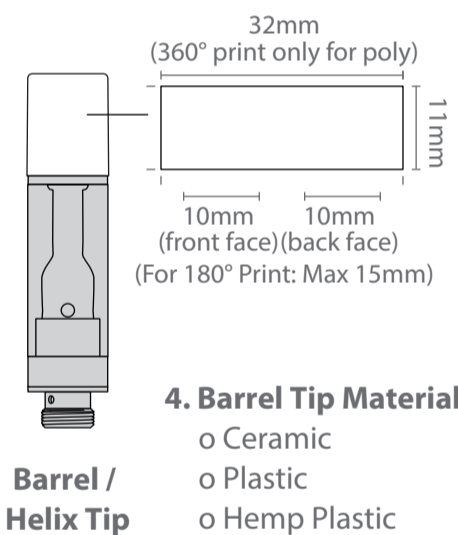

3. Logo Specifications

- o Logo/Text Print (Max 3 colors)

4. Barrel Tip Material

- o Ceramic
- o Plastic
- o Hemp Plastic