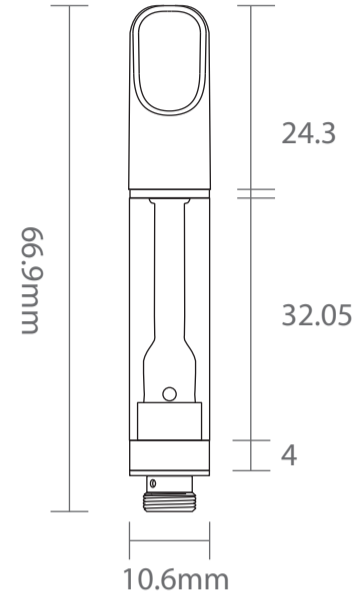

Flat Tip

Please note that all mouthpieces except plastic and hemp plastic have a silicone cover that adds 2mm to the length and 2mm to the width of the top of the mouthpiece. Additionally, all cartridges have a silicone boot on the bottom threading that adds 1mm to the cart length.

2. Color Appearance

- o Translucent (Plastic only)
- o Opaque

3. Logo Specifications

- o Logo/Text Print (Max 3 colors)

4. Barrel Tip Material

- o Ceramic
- o Plastic
- o Hemp Plastic

4. Flat Tip Material

- o Ceramic
- o Plastic
- o Hemp Plastic

Date	01 - Sep - 2022
Name	1.0ml Easy-press Luminous Series Carts
Item No	100CZR
Revision	C

Available Configurations

Barrel / Helix Tip

Flat Tip

Please note that all mouthpieces except plastic and hemp plastic have a silicone cover that adds 2mm to the length and 2mm to the width of the top of the mouthpiece. Additionally, all cartridges have a silicone boot on the bottom threading that adds 1mm to the cart length.