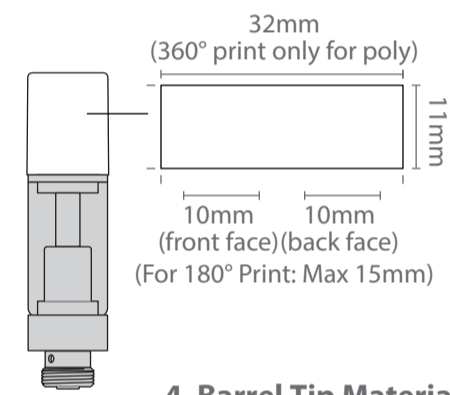

Mouthpiece Customization

Barrel / Helix Tip

4. Barrel Tip Material

- o Ceramic
- o Plastic
- o Hemp Plastic