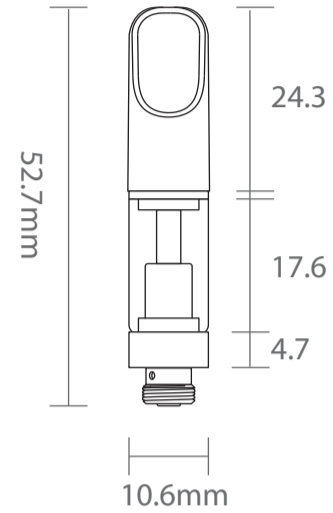

Barrel / Helix Tip

Flat Tip

Please note that all mouthpieces except plastic and hemp plastic have a silicone cover that adds 2mm to the length and 2mm to the width of the top of the mouthpiece. Additionally, all cartridges have a silicone boot on the bottom threading that adds 1mm to the cart length.

Metal Band

Scale: 1:1