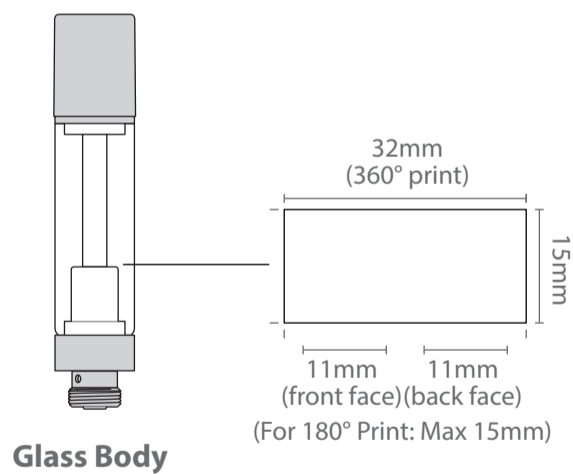

2. Pantone Color(s) for Logo Print

_____

Glass Body