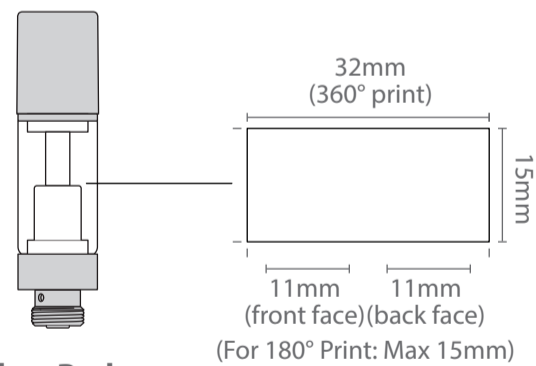

2. Pantone Color(s) for Logo Print

_____

Glass Body