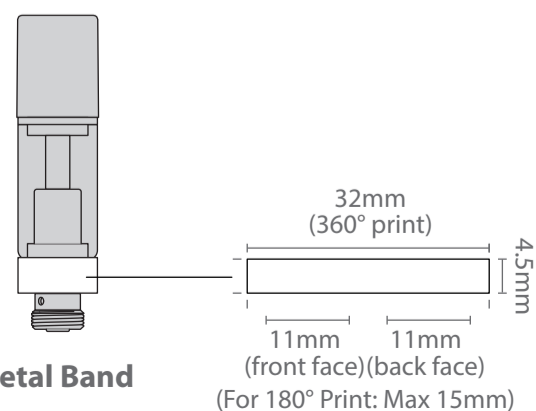

2. Pantone Color(s) for Logo Print

_____

Metal Band