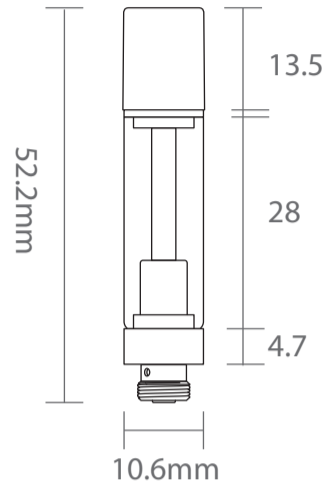

Barrel / Helix Tip

Flat Tip

Please note that all mouthpieces except plastic and hemp plastic have a silicone cover that adds 2mm to the length and 2mm to the width of the top of the mouthpiece. Additionally, all cartridges have a silicone boot on the bottom threading that adds 1mm to the cart length.

Metal Band

Scale: 1:1