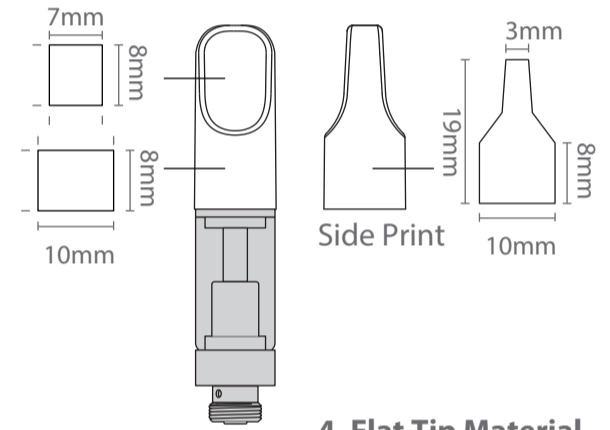

The AVEO® 0.5mL Easy-press Industrial Series Glass Cartridge Printable Area Artworks

Date	01 - Sep - 2022
Name	0.5ml Easy-press Industrial Series Carts
Item No	05OCCU
Revision	C

Available Configurations

Barrel / Helix Tip

Flat Tip

Please note that all mouthpieces except plastic and hemp plastic have a silicone cover that adds 2mm to the length and 2mm to the width of the top of the mouthpiece. Additionally, all cartridges have a silicone boot on the bottom threading that adds 1mm to the cart length.

Custom Mouthpiece Options:

- Custom Color Mouthpiece (Plastic MOQ 30k, Ceramic MOQ 50k)
- Logo Print (MOQ 5k)

1. Color Selection

- o Black
- o White
- o Clear (Plastic only)
- o Custom Color
  Pantone _____

2. Color Appearance

- o Translucent (Plastic only)
- o Opaque

3. Logo Specifications

- o Logo/Text Print (Max 3 colors)

Mouthpiece Customization

4. Barrel Tip Material

- o Ceramic
- o Plastic
- o Hemp Plastic

Flat Tip

4. Flat Tip Material

- o Ceramic
- o Plastic
- o Hemp Plastic

Body Customization

1. Custom Body Selection (MOQ 5k):

- o Logo/Text Print (Max 3 colors)
- o Cannabis Warning Symbol

2. Pantone Color(s) for Logo Print

_____

Band Customization

1. Custom Band Selection (MOQ 5k):

- o Painted Band (Matte or Glossy)
- o Plated Band
- o Logo/Text Print (Max 3 colors)
- o Logo/Text Etch (on metal finish only)

2. Pantone Color(s) for Logo Print

_____

Scale: 1:1