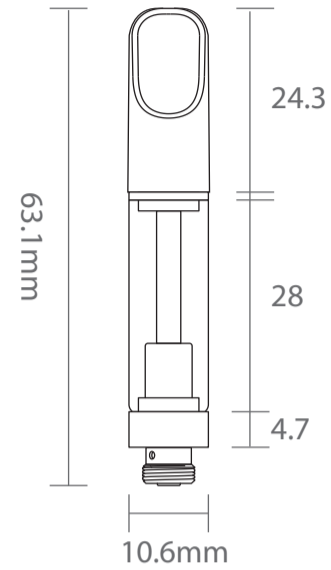

Metal Band

Scale: 1:1

The AVEO® 1.0mL Easy-press Industrial Series Glass Cartridge Printable Area Artworks

Date	01 - Sep - 2022
Name	1.0ml Easy-press Industrial Series Carts
Item No	10OCCU
Revision	C

Available Configurations

Barrel / Helix Tip

Flat Tip

Please note that all mouthpieces except plastic and hemp plastic have a silicone cover that adds 2mm to the length and 2mm to the width of the top of the mouthpiece. Additionally, all cartridges have a silicone boot on the bottom threading that adds 1mm to the cart length.

Metal Band

Scale: 1:1