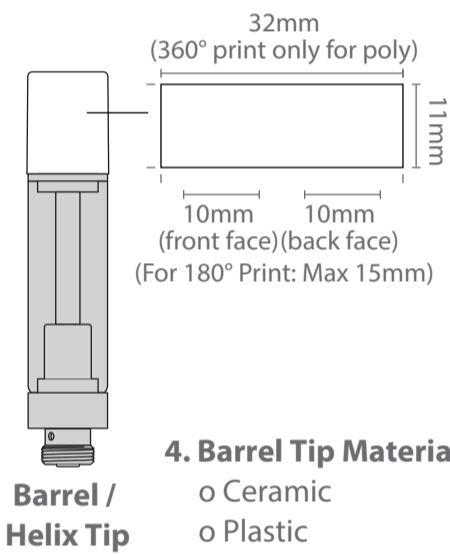

Mouthpiece Customization

Barrel / Helix Tip

4. Barrel Tip Material

- o Ceramic
- o Plastic
- o Hemp Plastic