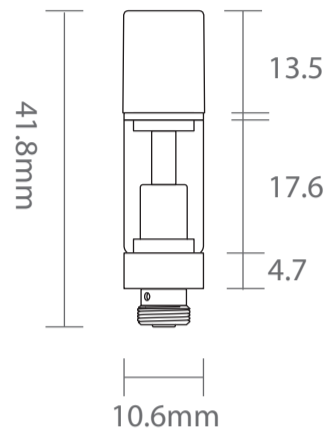

Barrel / Helix Tip

Flat Tip

Please note that all mouthpieces except plastic and hemp plastic have a silicone cover that adds 2mm to the length and 2mm to the width of the top of the mouthpiece. Additionally, all cartridges have a silicone boot on the bottom threading that adds 1mm to the cart length.

Metal Band

Scale: 1:1