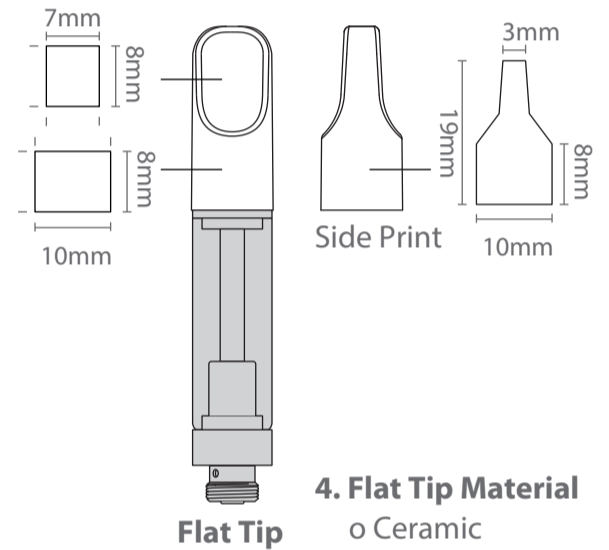

Barrel / Helix Tip

Flat Tip

Please note that all mouthpieces except plastic and hemp plastic have a silicone cover that adds 2mm to the length and 2mm to the width of the top of the mouthpiece. Additionally, all cartridges have a silicone boot on the bottom threading that adds 1mm to the cart length.

2. Color Appearance

- o Translucent (Plastic only)
- o Opaque

3. Logo Specifications

- o Logo/Text Print (Max 3 colors)

Mouthpiece Customization

Barrel / Helix Tip

4. Barrel Tip Material

- o Ceramic
- o Plastic
- o Hemp Plastic

Metal Band

Scale: 1:1